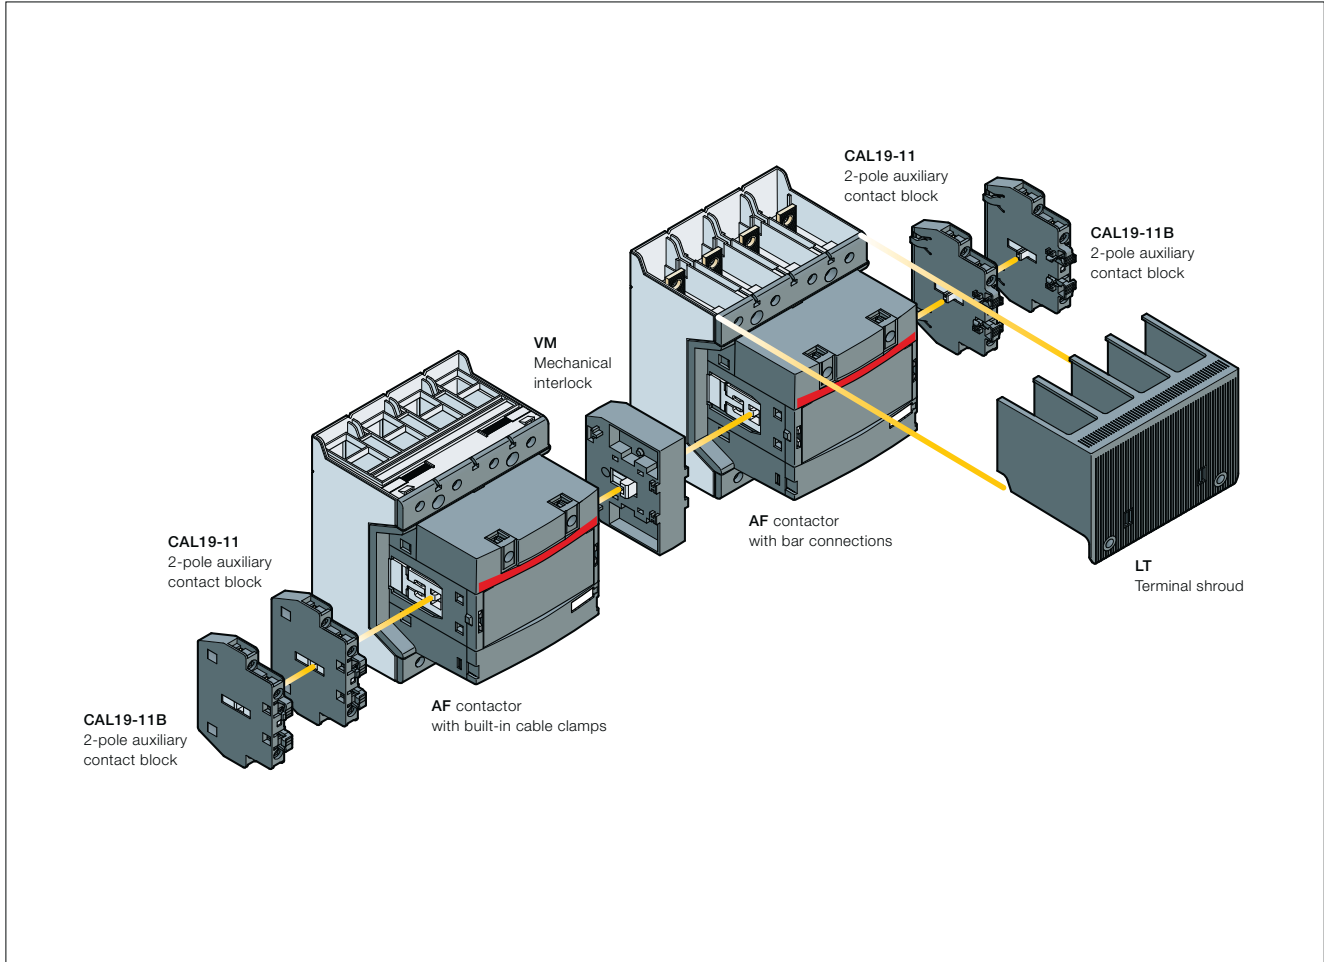

AF116 ... AF370 4-pole contactors

Main accessories

Main accessories (other accessories available)

5

Main accessory fitting details

Contactor types	Main poles	Available auxiliary contacts	Side-mounted accessories		
			Auxiliary contact blocks		Mechanical interlock units (between two contactors)
			CAL19-11	CAL19-11B	
AF116 ... AF370	4	0 0 0	2 x CAL19-11	+ 2 x CAL19-11B	–
AF116 ... AF370	4	0 0 0	2 x CAL19-11 (1)	+ 2 x CAL19-11B (1)	+ VM... (2)

(1) Total number of auxiliary contact blocks for the two contactors.

(2) Interlock type, according to the contactor ratings (see "Accessories").

AF116 ... AF370 4-pole contactors

Main accessories

1SFC101071W001